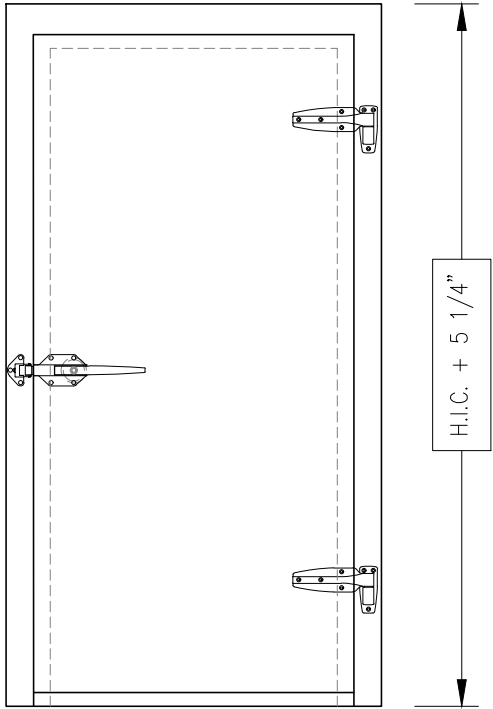

WOOD FRAME SWING DOOR
SWEEP SILL

COLDMATIC[™]
BUILDING SYSTEMS

61 Baywood, Etobicoke ON, M9V 3Y8
TEL: 416-744-7600 FAX: 416-744-7601