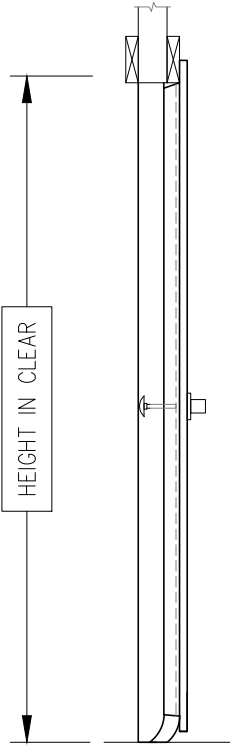

WOOD FRAME SWING DOOR
SWEEP SILL

COLDMATIC[™]
BUILDING SYSTEMS

61 Baywood, Etobicoke ON, M9V 3Y8
TEL: 416-744-7600 FAX: 416-744-7601