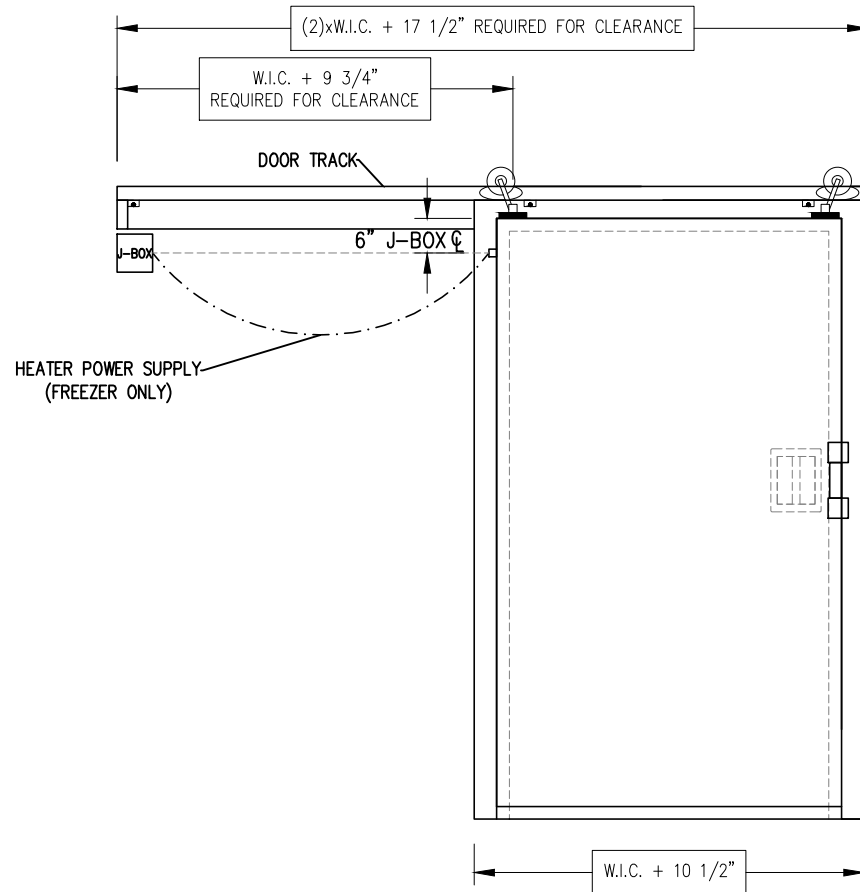

WOOD FRAME MANUAL SLIDING DOOR

COLDMATIC™
BUILDING SYSTEMS

61 Baywood, Etobicoke ON, M9V 3Y8
TEL: 416-744-7600 FAX: 416-744-7601