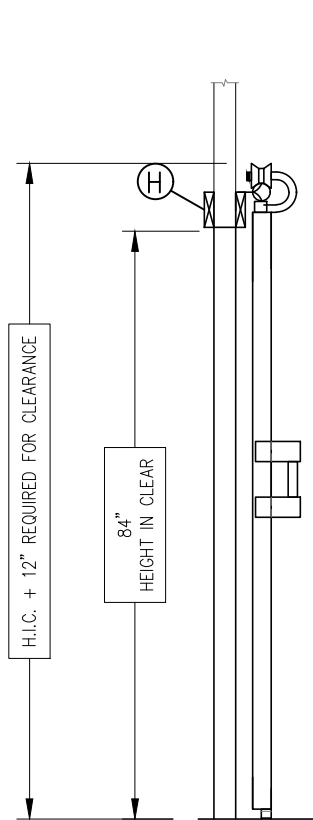

WOOD FRAME MANUAL SLIDING DOOR

COLDMATIC™
BUILDING SYSTEMS

61 Baywood, Etobicoke ON, M9V 3Y8
TEL: 416-744-7600 FAX: 416-744-7601