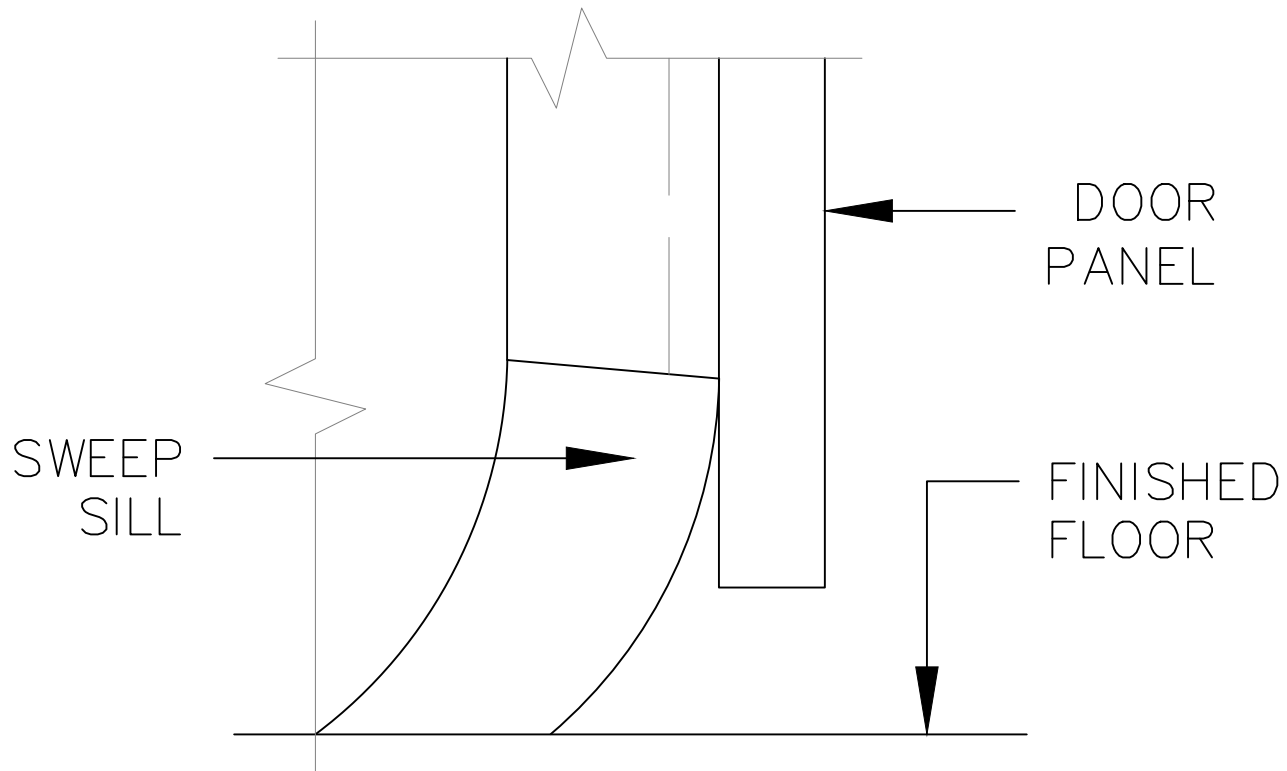

COOLER SWING DOOR FLUSH SILL DETAIL

COLDMATIC[™]
BUILDING SYSTEMS

61 Baywood, Etobicoke ON, M9V 3Y8
TEL: 416-744-7600 FAX: 416-744-7601