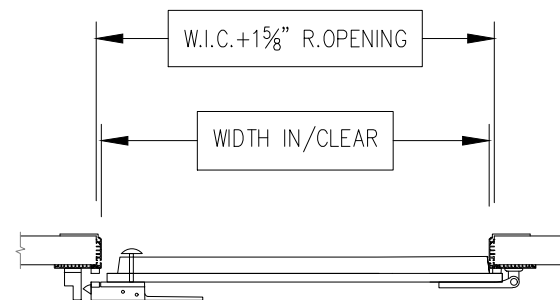

# ALUMINUM FRAME PALLET DOOR

**COLDMATIC**™  
BUILDING SYSTEMS

61 Baywood, Etobicoke ON, M9V 3Y8  
TEL: 416-744-7600 FAX: 416-744-7601