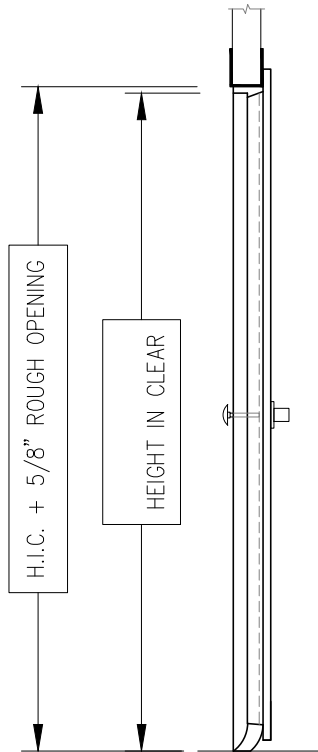

# ALUMINUM FRAME PALLET DOOR

**COLDMATIC**™  
BUILDING SYSTEMS

61 Baywood, Etobicoke ON, M9V 3Y8  
TEL: 416-744-7600 FAX: 416-744-7601