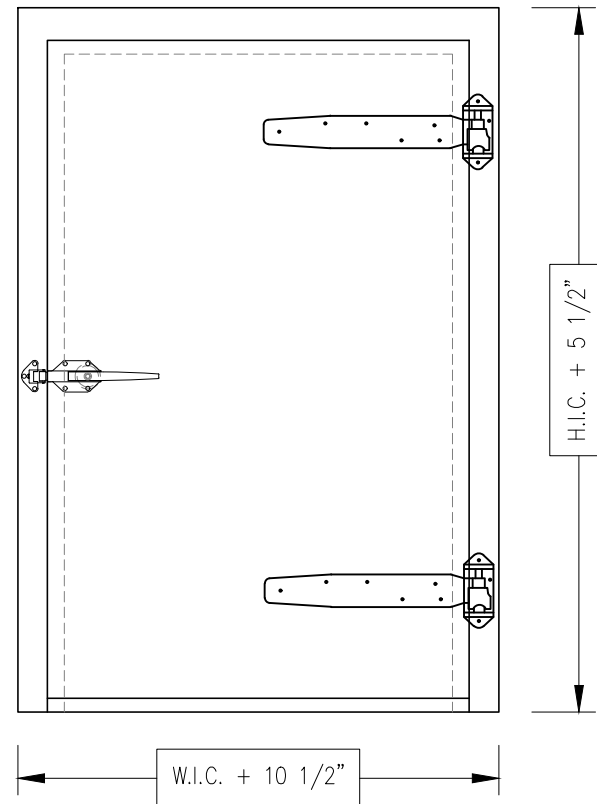

# ALUMINUM FRAME PALLET DOOR

**COLDMATIC**™  
BUILDING SYSTEMS

61 Baywood, Etobicoke ON, M9V 3Y8  
TEL: 416-744-7600 FAX: 416-744-7601